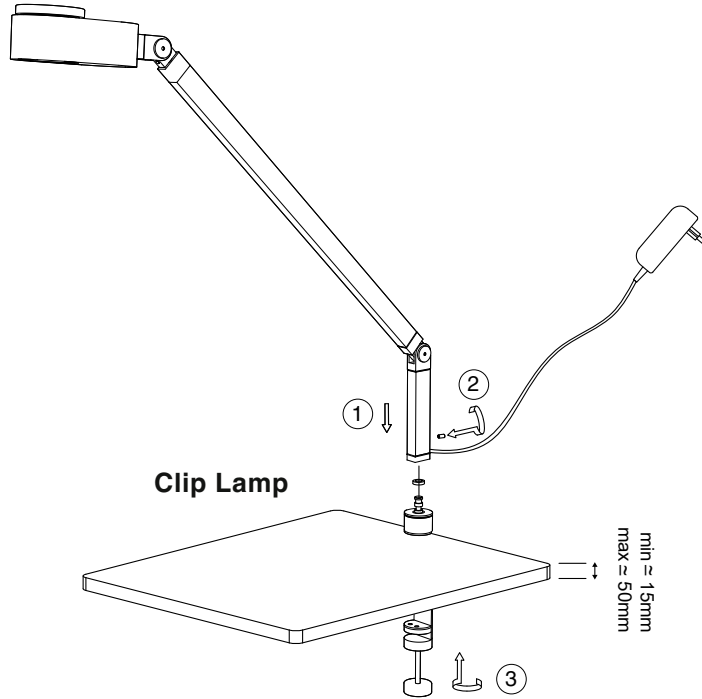

reddot award 2019
winner

INVITING

Table Lamp

Clip Lamp

Wall Lamp

off 100%

Color light Controller
2700K - 4800K

	This product contains a light source of energy efficiency class F Este producto contiene una fuente luminosa de eficiencia energética F	