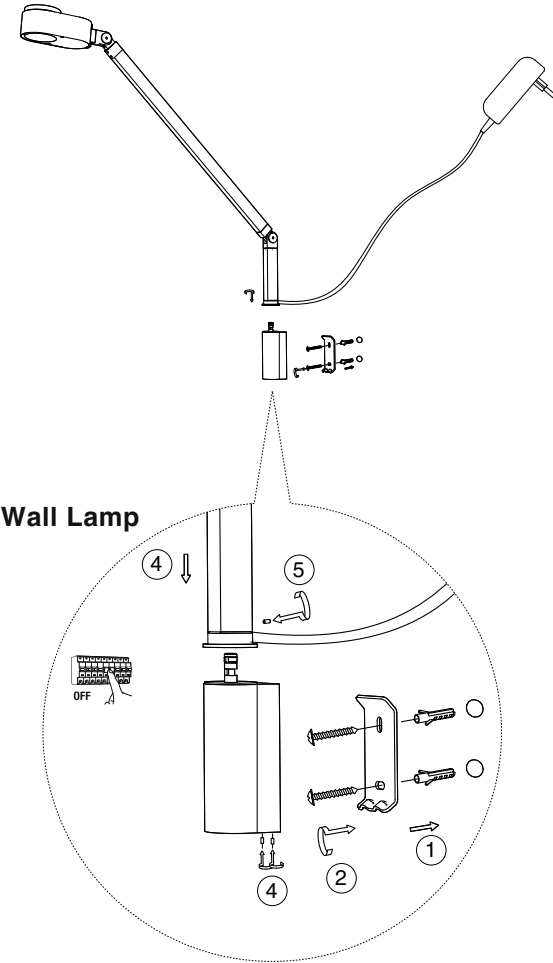

reddot award 2019
winner

INVITING

Table Lamp

Clip Lamp

Wall Lamp

off 100%

Color light Controller
2700K - 4800K

	This product contains a light source of energy efficiency class F Este producto contiene una fuente luminosa de eficiencia energética F	