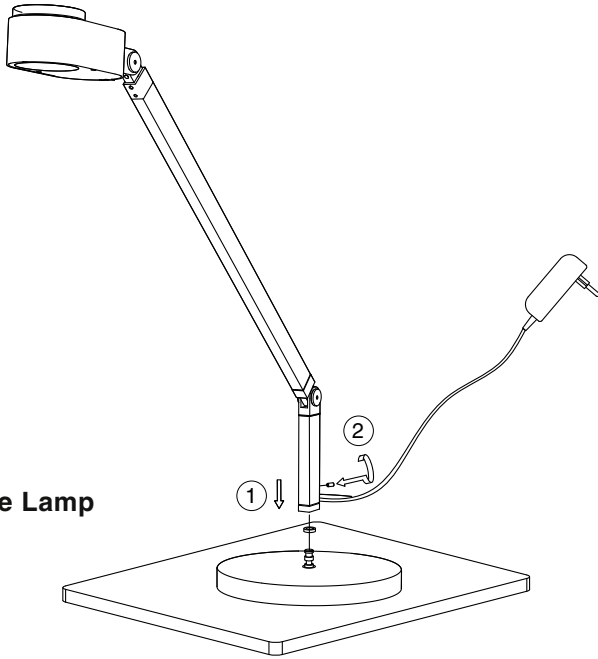

reddot award 2019
winner

INVITING

Table Lamp

Clip Lamp

Wall Lamp

off 100%

Color light Controller
2700K - 4800K

	This product contains a light source of energy efficiency class F Este producto contiene una fuente luminosa de eficiencia energética F	