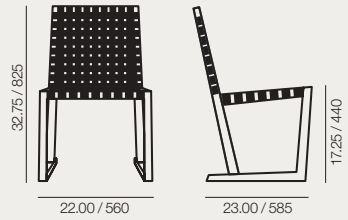

Chairs, armchairs and lounge chairs with braided strap seat and back in earth brown, sand, graphite or white nish and teak wood frame suitable for exterior use. Also available in footrest version.

Sillas, sillones y butacas con asiento y respaldo cinchado con cinchas en acabado marrón tierra, arena, grafito o blanco y estructura de madera maciza de teca, válida para uso en exterior. Disponible versión de reposapiés.

SI 1190