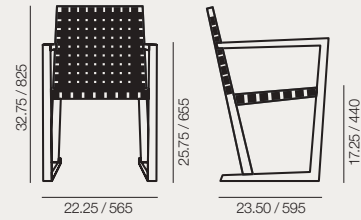

Chairs, armchairs and lounge chairs with braided strap seat and back in earth brown, sand, graphite or white nish and teak wood frame suitable for exterior use. Also available in footrest version.

Sillas, sillones y butacas con asiento y respaldo cinchado con cinchas en acabado marrón tierra, arena, grafito o blanco y estructura de madera maciza de teca, válida para uso en exterior. Disponible versión de reposapiés.

SO 1191

RS 1196

Measurements in./mm.
Medidas in./mm.

SI 1190

Chair with webbing seat and backrest and solid teak wood frame.

Silla con asiento y respaldo cinchado y estructura de madera maciza de teca.

SO 1191

Armchair with webbing seat and backrest and solid teak wood frame.

Sillón con asiento y respaldo cinchado y estructura de madera maciza de teca.

BU 1192

Lounge chair with webbing seat and backrest and solid teak wood frame. Low back version.

Butaca de respaldo bajo con asiento y respaldo cinchado y estructura de madera maciza de teca.

CJ 1180
CJ 1181

BU 1193

Lounge arm chair with webbing seat and backrest and solid teak wood frame. Low back version.

Butaca de respaldo bajo con brazos, asiento y respaldo cinchado y estructura de madera maciza de teca.

CJ 1180
CJ 1188

RS 1196

Ottoman with webbing seat and solid teak wood frame. Reposapiés con asiento cinchado y estructura de madera maciza de teca.

BU 1194

Lounge chair with webbing seat and backrest and solid teak wood frame. High back version.

Butaca de respaldo alto con asiento y respaldo cinchado y estructura de madera maciza de teca.

CJ 1178
CJ 1179

BU 1195

Lounge arm chair with webbing seat and backrest and solid teak wood frame. High back version.

Butaca de respaldo alto con brazos, asiento y respaldo cinchado y estructura de madera maciza de teca.

CJ1178
CJ1187

BU 1195 + RS 1196