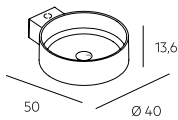

1

↔ ↗
 (cm) (cm)

73,6 52
 92,0 61
 110,4
 128,8
 147,2
 165,6
 184,0
 202,4

2

↔ ↗
 (cm) (cm)

147,2 52
 165,6 61
 184,0
 202,4

3

↑ ↔
 (cm) (cm)

73,6 52,0
 92,0
 110,4
 147,2
 184,0
 220,8

Vasca singola
 Single basin

4

↑ ↔
 (cm) (cm)

147,2 52,0
 184,0
 220,8

Vasca doppia
 Double basin

LAGOLINEA_BASIN

Lavabo in CRISTALPLANT® bianco abbinabile al colore Puro touch Lago.
Sink in white CRISTALPLANT®, it can be matched with Puro touch Lago colour.

LAGOLINEA - senza raccordi
LAGOLINEA - without fittings

LAGOLINEA - 1 raccordo
LAGOLINEA - 1 fitting

1

LAGOLINEA - 2 raccordi
LAGOLINEA - 2 fittings

2

CELLULE_BASIN

Lavabo freestanding in CRISTALPLANT® bianco abbinabile al colore puro touch Lago o laccato esternamente nei colori Lago. Accessori posizionabili a piacere, una volta fissati non ruotano.
Freestanding sink in white CRISTALPLANT® which can be combined with Lago puro touch or lacquered externally in Lago colours. Accessories can be positioned as desired. Once secured they do not rotate.

CRISTALPLANT® bianco
White CRISTALPLANT®

Laccato
Lacquered

Vassoio Ø 27,5 cm
Tray Ø 27,5 cm

Portasciugamano Ø 13 cm
Towel Bar Ø 13 cm

SKIN_BASIN

Lavabo e accessori in acciaio inox AISI 304 finitura satinata, rivestibili in mosaico 2x2 o resina.
Sink and accessories in AISI 304 stainless steel satin finish, to be covered with mosaic 2x2 or resin.