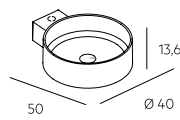

1

↔ ↗
 (cm) (cm)

73,6 52
 92,0 61
 110,4
 128,8
 147,2
 165,6
 184,0
 202,4

2

↔ ↗
 (cm) (cm)

147,2 52
 165,6 61
 184,0
 202,4

3

↑ ↔
 (cm) (cm)

73,6 52,0
 92,0
 110,4
 147,2
 184,0
 220,8

Vasca singola
 Single basin

4

↑ ↔
 (cm) (cm)

147,2 52,0
 184,0
 220,8

Vasca doppia
 Double basin

LAGOLINEA_BASIN

Lavabo in CRISTALPLANT® bianco abbinabile al colore Puro touch Lago.
Sink in white CRISTALPLANT®, it can be matched with Puro touch Lago colour.

LAGOLINEA - senza raccordi
LAGOLINEA - without fittings

LAGOLINEA - 1 raccordo
LAGOLINEA - 1 fitting

1

LAGOLINEA - 2 raccordi
LAGOLINEA - 2 fittings

2

CELLULE_BASIN

Lavabo freestanding in CRISTALPLANT® bianco abbinabile al colore puro touch Lago o laccato esternamente nei colori Lago. Accessori posizionabili a piacere, una volta fissati non ruotano.
Freestanding sink in white CRISTALPLANT® which can be combined with Lago puro touch or lacquered externally in Lago colours. Accessories can be positioned as desired. Once secured they do not rotate.

CRISTALPLANT® bianco
White CRISTALPLANT®

Laccato
Lacquered

Vassoio Ø 27,5 cm
Tray Ø 27,5 cm

Portasciugamano Ø 13 cm
Towel Bar Ø 13 cm

SKIN_BASIN

Lavabo e accessori in acciaio inox AISI 304 finitura satinata, rivestibili in mosaico 2x2 o resina.
Sink and accessories in AISI 304 stainless steel satin finish, to be covered with mosaic 2x2 or resin.