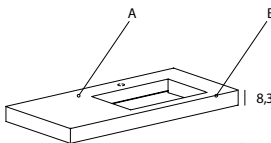

36e8®_BASIN

Top vetro lucido con vasca termoformata integrata, laccato colori Lago. Utilizzabile solo su basi.
Polished glass top with built-in thermoformed basin, lacquered Lago colours. It can only be used with base units.

1

2

STEEL_BASIN

Lavabo in acciaio inox AISI 304, verniciato con polveri epossidiche e laccato colori Lago.
AISI 304 stainless steel sink, epoxy painted and Lago colour lacquered.

STEEL - ad incasso su base o su mensola
STEEL - recessed on base unit or on shelf

STEEL - in appoggio
STEEL - resting

STEEL - freestanding, per miscelatore a parete
STEEL - freestanding, for wall mixer

STEEL - freestanding, per miscelatore montato su staffa
STEEL - freestanding, for bracket mounted mixer

DEPTH_BASIN

Lavabo con fondo vasca in vetro trasparente temperato, in laminato HPL, Wildwood, resina o Slimtech.
Sink with basin in clear tempered glass, laminate HPL, Wildwood, resin or Slimtech.

3

4

Laminato monocolore
Monocolour laminate

Laminato Mood
Mood laminate

Wildwood

Resina
Resin

Slimtech

1

↔ ↗
(cm) (cm)

73,6 52
92,0 61
110,4
128,8
147,2
165,6
184,0
202,4

2

↔ ↗
(cm) (cm)

147,2 52
165,6 61
184,0
202,4

3

↑ ↔
(cm) (cm)

73,6 52,0
92,0
110,4
147,2
184,0
220,8

Vasca singola
Single basin

4

↑ ↔
(cm) (cm)

147,2 52,0
184,0
220,8

Vasca doppia
Double basin