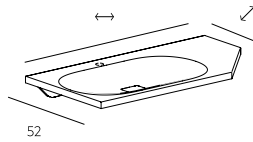

1

↔ ↗
 (cm) (cm)

73,6 52
 92,0 61
 110,4
 128,8
 147,2
 165,6
 184,0
 202,4

2

↔ ↗
 (cm) (cm)

147,2 52
 165,6 61
 184,0
 202,4

3

↑ ↔
 (cm) (cm)

73,6 52,0
 92,0
 110,4
 147,2
 184,0
 220,8

Vasca singola
 Single basin

4

↑ ↔
 (cm) (cm)

147,2 52,0
 184,0
 220,8

Vasca doppia
 Double basin

LAGOLINEA_BASIN

Lavabo in CRISTALPLANT® bianco abbinabile al colore Puro touch Lago.
Sink in white CRISTALPLANT®, it can be matched with Puro touch Lago colour.

LAGOLINEA - senza raccordi
LAGOLINEA - without fittings

LAGOLINEA - 1 raccordo
LAGOLINEA - 1 fitting

1

LAGOLINEA - 2 raccordi
LAGOLINEA - 2 fittings

2

CELLULE_BASIN

Lavabo freestanding in CRISTALPLANT® bianco abbinabile al colore puro touch Lago o laccato esternamente nei colori Lago. Accessori posizionabili a piacere, una volta fissati non ruotano.
Freestanding sink in white CRISTALPLANT® which can be combined with Lago puro touch or lacquered externally in Lago colours. Accessories can be positioned as desired. Once secured they do not rotate.