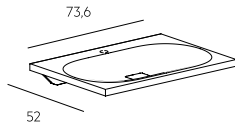

LAGOLINEA_BASIN

Lavabo in CRISTALPLANT® bianco abbinabile al colore Puro touch Lago.
Sink in white CRISTALPLANT®, it can be matched with Puro touch Lago colour.

LAGOLINEA - senza raccordi
LAGOLINEA - without fittings

LAGOLINEA - 1 raccordo
LAGOLINEA - 1 fitting

1