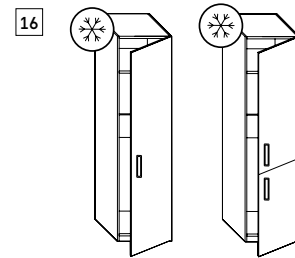

Forno - Ante Smart
Oven - Smart doors