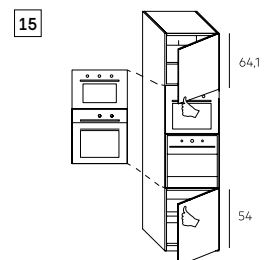

Forno + Forno Compatto - Ante Smart
Oven + Compact Oven - Smart doors