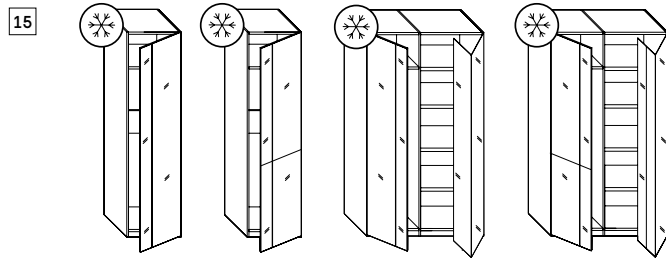

Colonne elettrodomestici
Finitura laccato, frontali vetro lucido o opaco

Electrical appliances columns
Lacquered finish with polished or matt glass fronts

Frigo - Ante vetro
Fridge - Glass doors