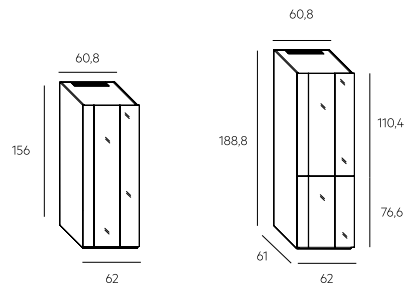

Frigo free-standing - Ante vetro
Free standing fridge - Glass doors