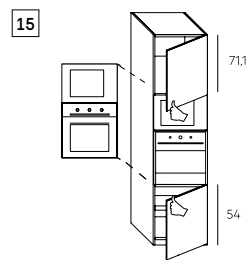

Forno + Microonde - Ante Smart
Oven + Microwave - Smart doors