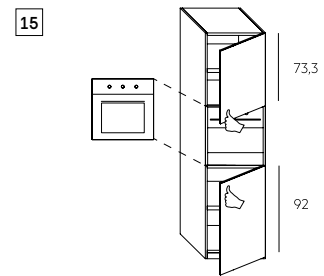

Forno - Ante Smart
Oven - Smart doors