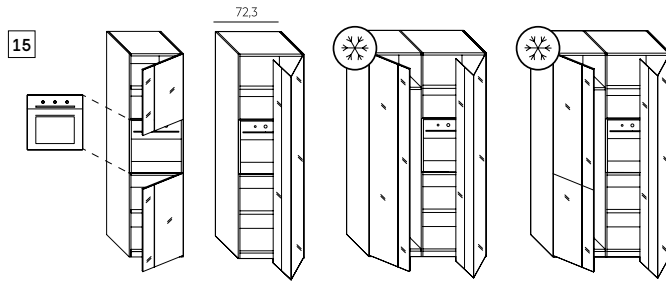

Forno - Ante vetro
Oven - Glass doors